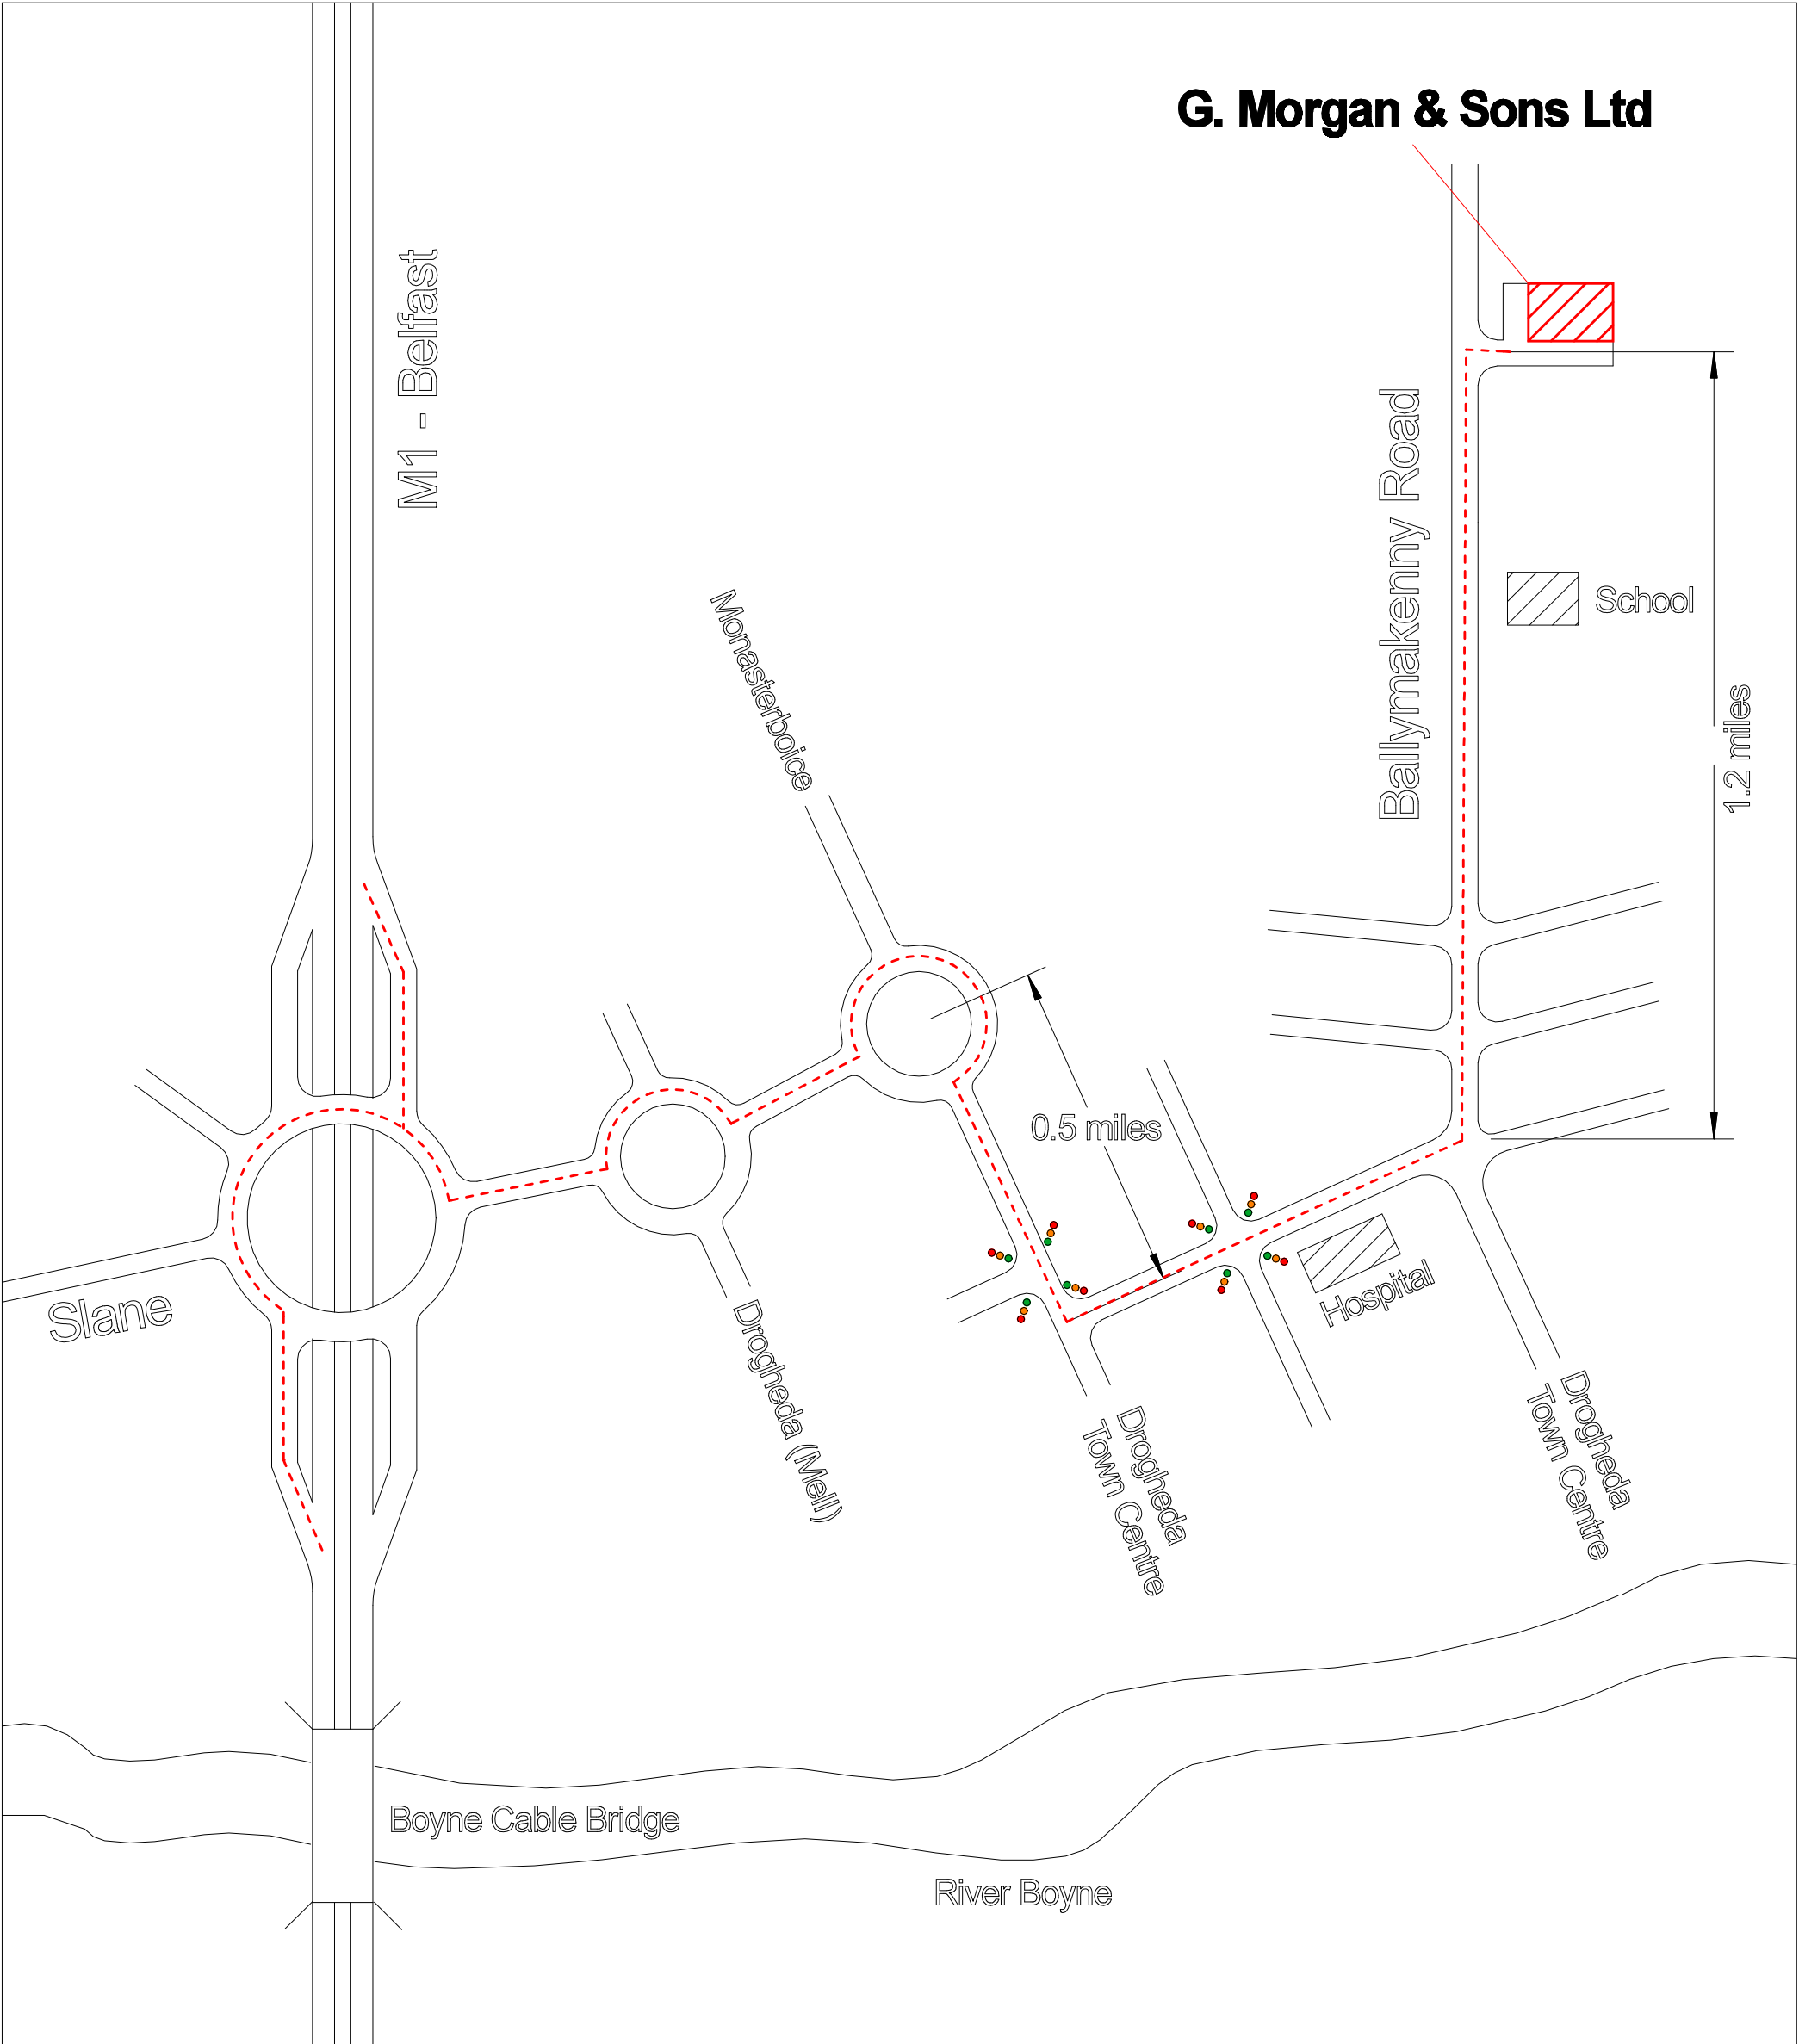

**G. Morgan & Sons Ltd**

From Dublin leave M1 at slip road after Boyne Cable Bridge and cross Motorway towards Drogheda.

From Dundalk leave M1 at exit for Drogheda North.

From M1 Exit, factory is 3.5 miles